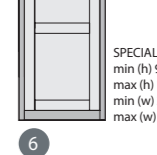

SPECIAL SIZES
min (h) 950
max (h) 1900
min (w) 260
max (w) 700

6